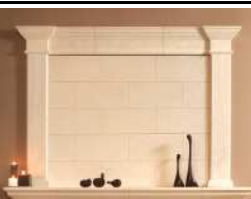

Overmantel 4132-TC with IPS 4156-TC

Beam Overmantel (Shown with IPS at Left)

ThinCast Stone	4132-TC	$730.00
Gypsum Cement	4131	$775.00

Interlocking Panel System (IPS) for Beam Overmantel

ThinCast Stone	4156-TC	$725.00

Beam Overmantel with IPS

4156-TCK	$1,460.00

ALL PRICES SUBJECT TO CHANGE WITHOUT NOTICE